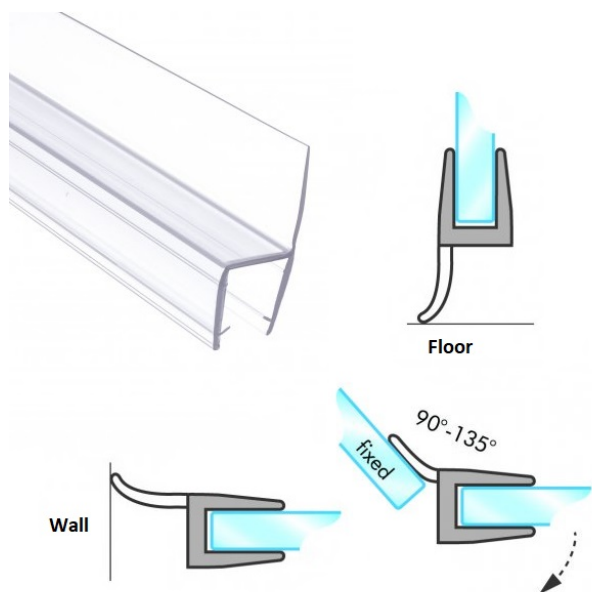

PRODUCT SHEET

Description:

PVC Seal Glass To Floor, S-5714, 2,5 Mtr, F/10mm Glass ,With 16mm Soft Fin

Item number:

15.22.322-0

Units	Box	Carton	HS Code	Barcode
Pcs.	10	100	3925901000	
				5704866449557

SISO A/S

Mileparken 11
DK-2740 Skovlunde
Denmark
VAT: DK 24786013

Phone +45 45 830 900

www.siso.dk
siso@siso.dk

Danske Bank
Nytorv Branch
Copenhagen
SWIFT: DABADKKK

Account no.
4180 3112 112936
IBAN Account
DK7230003112112936