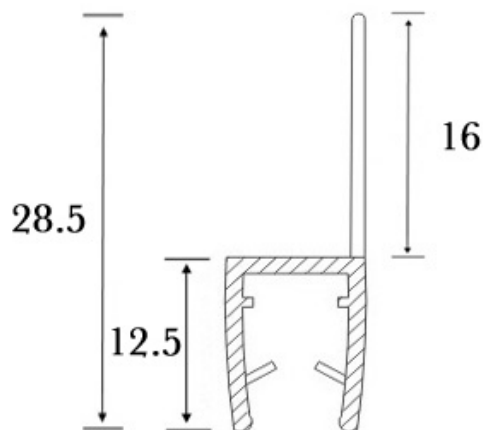

PRODUCT SHEET

Description:

PVC Seal Glass To Floor, S-5714, 2,5 Mtr, F/10mm Glass ,With 16mm Soft Fin

Item number:

15.22.322-0

Units	Box	Carton	HS Code	Barcode
Pcs.	10	100	3925901000	
				5704866449557

SISO A/S

Mileparken 11
DK-2740 Skovlunde
Denmark
VAT: DK 24786013

Phone +45 45 830 900

www.siso.dk
siso@siso.dk

Danske Bank
Nytorv Branch
Copenhagen
SWIFT: DABADKKK

Account no.
4180 3112 112936
IBAN Account
DK7230003112112936